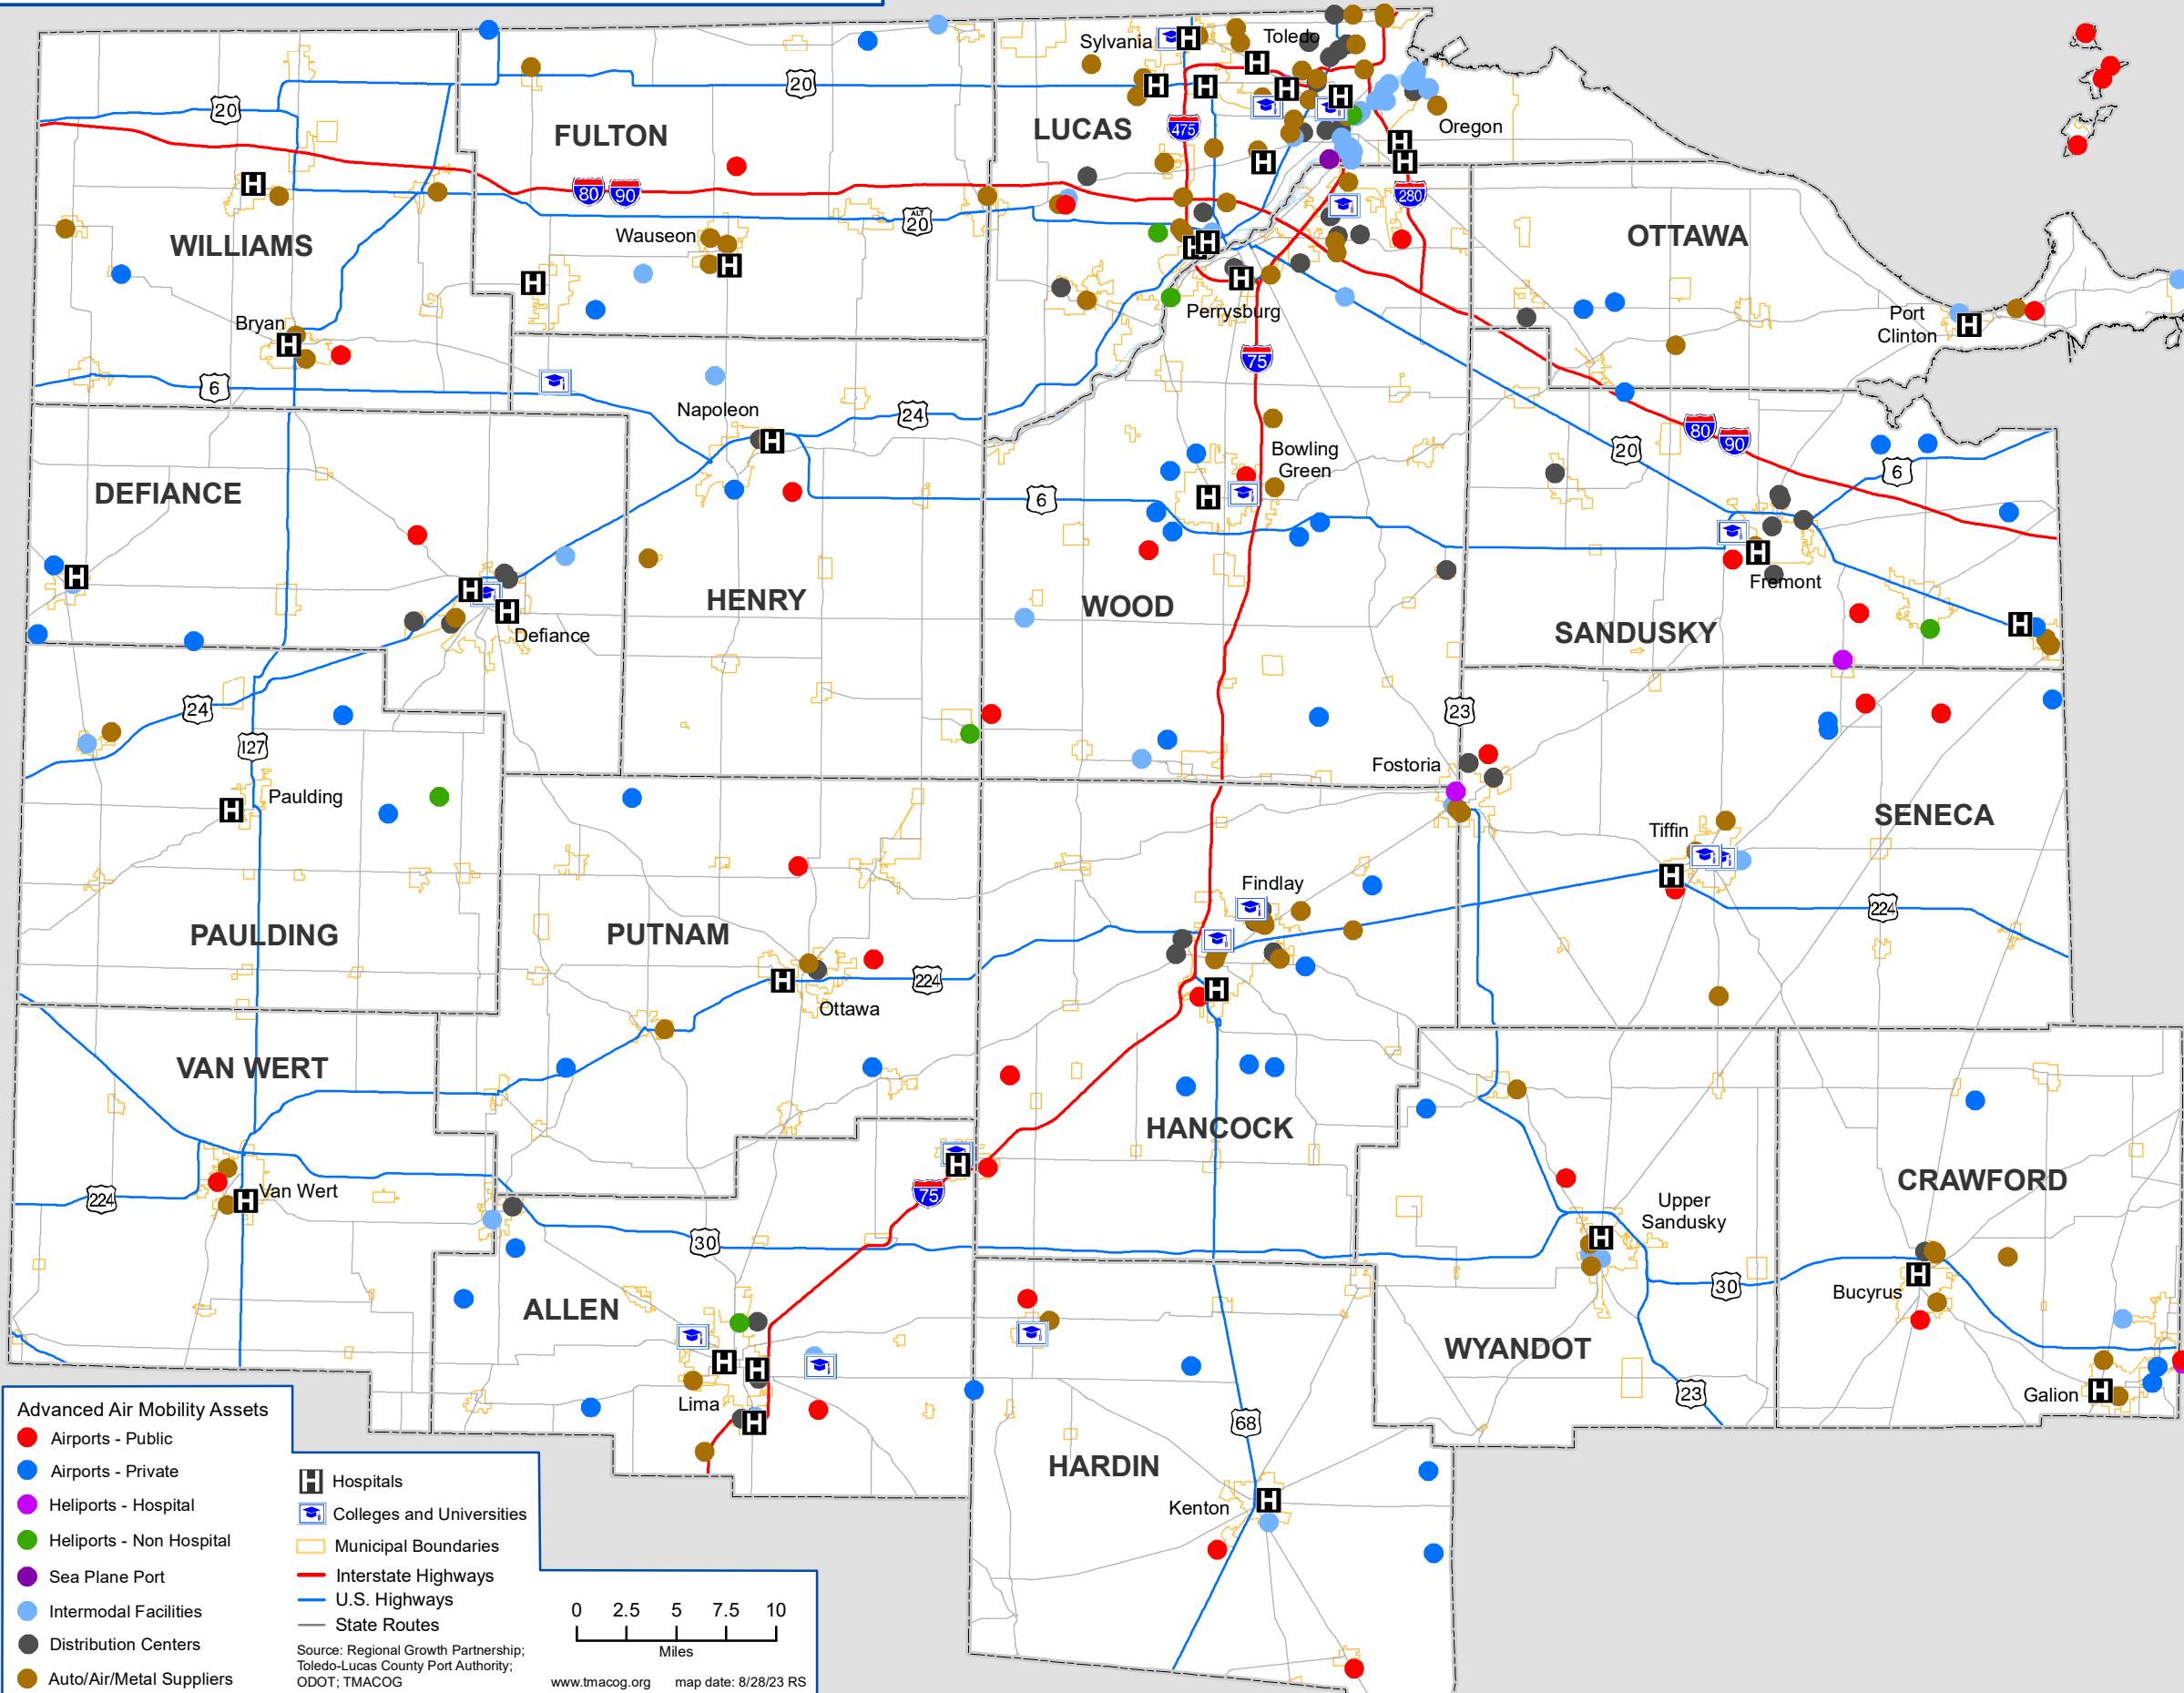

Advanced Air Mobility - NW Ohio Regional Assets

Advanced Air Mobility Assets

- Airports - Public
- Airports - Private
- Heliports - Hospital
- Heliports - Non Hospital
- Sea Plane Port
- Intermodal Facilities
- Distribution Centers
- Auto/Air/Metal Suppliers

- H Hospitals
- U Colleges and Universities
- M Municipal Boundaries
- I Interstate Highways
- U.S. Highways
- State Routes

Source: Regional Growth Partnership; Toledo-Lucas County Port Authority; ODOT; TMACOG

www.tmacog.org map date: 8/28/23 RS